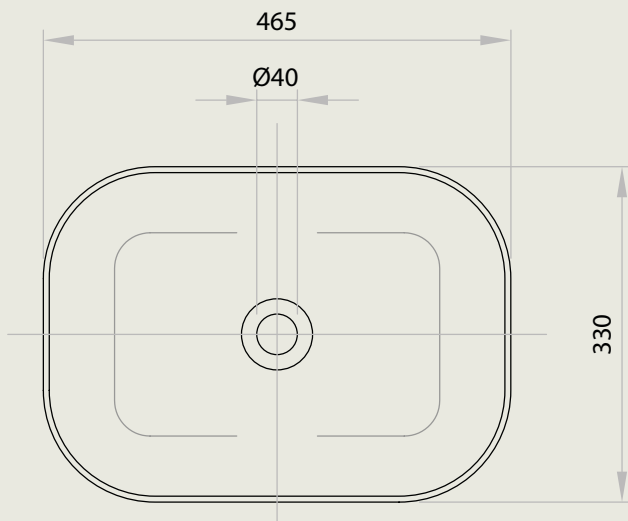

MARQUIS

TOP VIEW

SIDE VIEWS

Standard waste hole cutout diameter - 100mm

Palma White Matte

Enjoy the convenience of receiving a Marquis above counter basin along with your vanity at no additional cost. If you prefer a custom above counter basin, we can accommodate your request with cutouts. Additionally, our basins are also available for individual purchase without the vanity (price shown).

\$460RRP inc GST (as shown)

All measurements are in 'mm' and are approximate and to be used as a guide only. Installation preparations are not recommended without product onsite. Variations of +/- 5mm are common in ceramic products. Please allow for such variations.