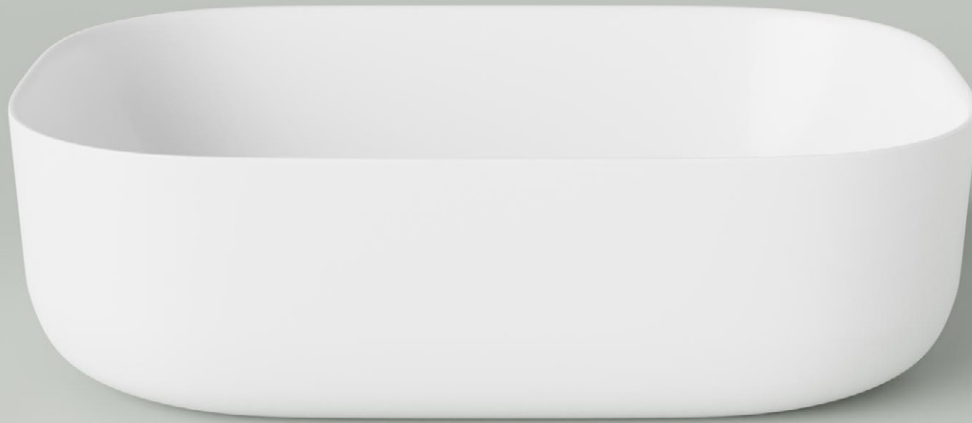

MARQUIS

TOP VIEW

SIDE VIEWS

Standard waste hole cutout diameter - 100mm

Palma White Matte

Enjoy the convenience of receiving a Marquis above counter basin along with your vanity at no additional cost. If you prefer a custom above counter basin, we can accommodate your request with cutouts. Additionally, our basins are also available for individual purchase without the vanity (price shown).