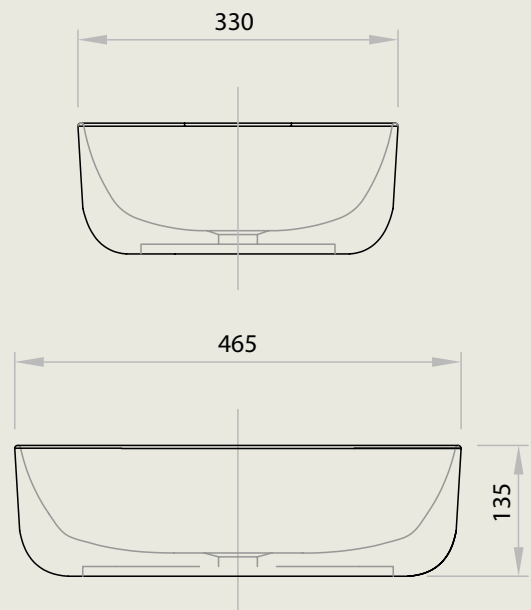

MARQUIS

TOP VIEW

SIDE VIEWS

Standard waste hole cutout diameter - 100mm

Palma White Matte

Enjoy the convenience of receiving a Marquis above counter basin along with your vanity at no additional cost. If you prefer a custom above counter basin, we can accommodate your request with cutouts. Additionally, our basins are also available for individual purchase without the vanity (price shown).

\$460RRP inc GST (as shown)

All measurements are in 'mm' and are approximate and to be used as a guide only. Installation preparations are not recommended without product onsite. Variations of +/- 5mm are common in ceramic products. Please allow for such variations.