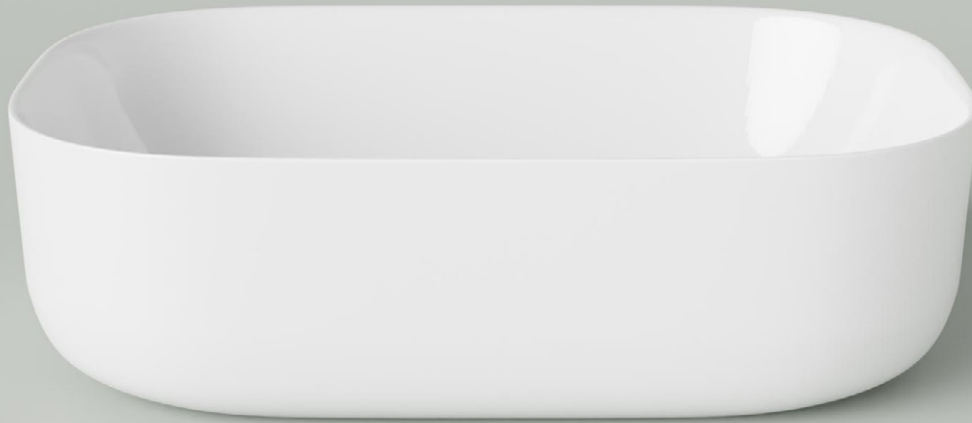

MARQUIS

TOP VIEW

SIDE VIEWS

Standard waste hole cutout diameter - 100mm

Palma White Gloss

Enjoy the convenience of receiving a Marquis above counter basin along with your vanity at no additional cost. If you prefer a custom above counter basin, we can accommodate your request with cutouts. Additionally, our basins are also available for individual purchase without the vanity (price shown).