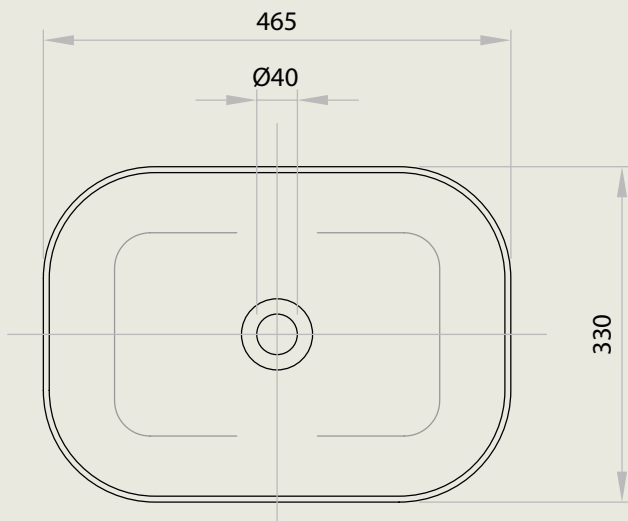

MARQUIS

TOP VIEW

SIDE VIEWS

Standard waste hole cutout diameter - 100mm

Palma White Gloss

Enjoy the convenience of receiving a Marquis above counter basin along with your vanity at no additional cost. If you prefer a custom above counter basin, we can accommodate your request with cutouts. Additionally, our basins are also available for individual purchase without the vanity (price shown).

\$460RRP inc GST (as shown)

All measurements are in 'mm' and are approximate and to be used as a guide only. Installation preparations are not recommended without product onsite. Variations of +/- 5mm are common in ceramic products. Please allow for such variations.