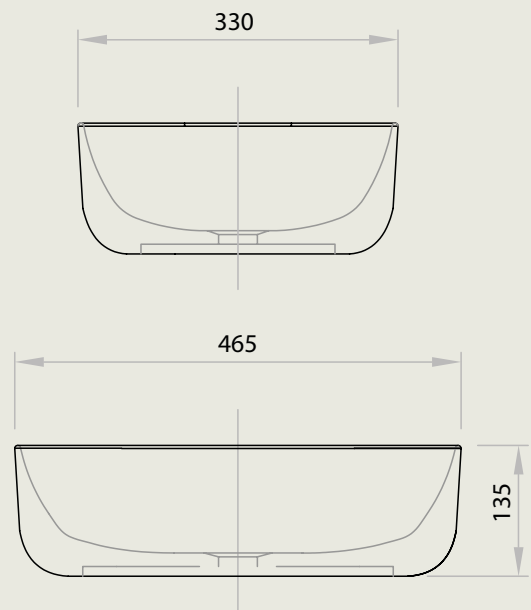

MARQUIS

TOP VIEW

SIDE VIEWS

Standard waste hole cutout diameter - 100mm

Palma White Gloss

Enjoy the convenience of receiving a Marquis above counter basin along with your vanity at no additional cost. If you prefer a custom above counter basin, we can accommodate your request with cutouts. Additionally, our basins are also available for individual purchase without the vanity (price shown).

\$460RRP inc GST (as shown)

All measurements are in 'mm' and are approximate and to be used as a guide only. Installation preparations are not recommended without product onsite. Variations of +/- 5mm are common in ceramic products. Please allow for such variations.