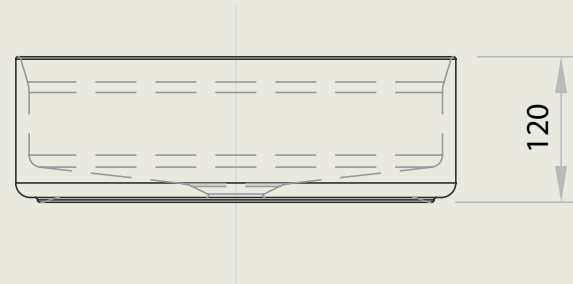

MARQUIS

TOP VIEW

SIDE VIEW

Standard waste hole cutout diameter - 100mm

Paco White Matte

Enjoy the convenience of receiving a Marquis above counter basin along with your vanity at no additional cost. If you prefer a custom above counter basin, we can accommodate your request with cutouts. Additionally, our basins are also available for individual purchase without the vanity (price shown).

\$460RRP inc GST (as shown)

All measurements are in 'mm' and are approximate and to be used as a guide only. Installation preparations are not recommended without product onsite. Variations of +/- 5mm are common in ceramic products. Please allow for such variations.