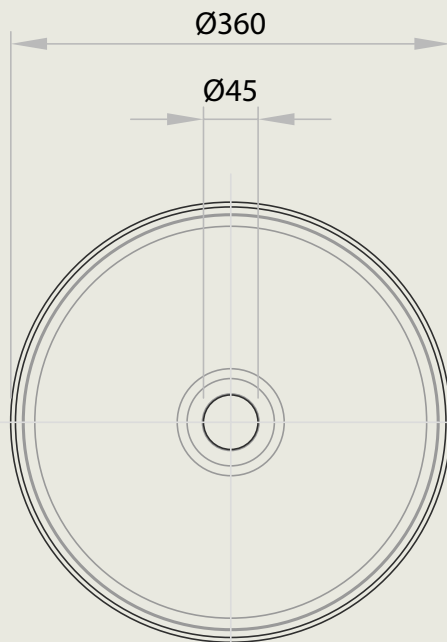

MARQUIS

TOP VIEW

SIDE VIEW

Standard waste hole cutout diameter - 100mm

Paco White Matte

Enjoy the convenience of receiving a Marquis above counter basin along with your vanity at no additional cost. If you prefer a custom above counter basin, we can accommodate your request with cutouts. Additionally, our basins are also available for individual purchase without the vanity (price shown).

\$460RRP inc GST (as shown)

All measurements are in 'mm' and are approximate and to be used as a guide only. Installation preparations are not recommended without product onsite. Variations of +/- 5mm are common in ceramic products. Please allow for such variations.