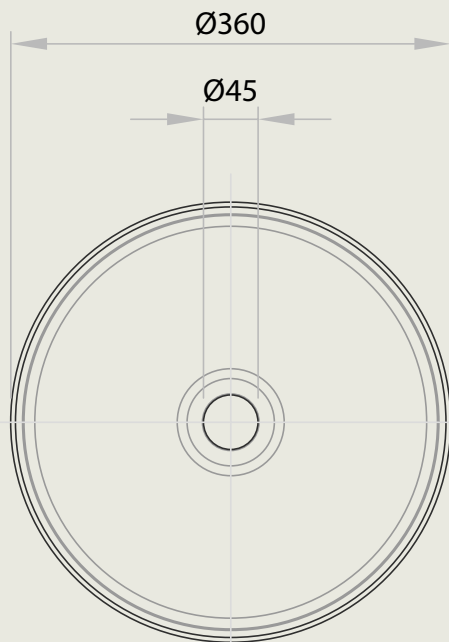

# MARQUIS

TOP VIEW

SIDE VIEW

Standard waste hole cutout diameter - 100mm

**\$460RRP inc GST** (as shown)

All measurements are in 'mm' and are approximate and to be used as a guide only. Installation preparations are not recommended without product onsite. Variations of +/- 5mm are common in ceramic products. Please allow for such variations.