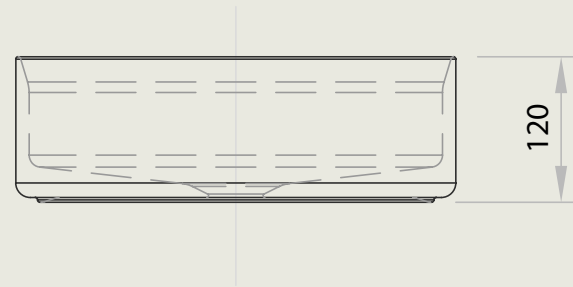

# MARQUIS

TOP VIEW

SIDE VIEW

Standard waste hole cutout diameter - 100mm

## Paco White Gloss

Enjoy the convenience of receiving a Marquis above counter basin along with your vanity at no additional cost. If you prefer a custom above counter basin, we can accommodate your request with cutouts. Additionally, our basins are also available for individual purchase without the vanity (price shown).

**\$460RRP inc GST** (as shown)

All measurements are in 'mm' and are approximate and to be used as a guide only. Installation preparations are not recommended without product onsite. Variations of +/- 5mm are common in ceramic products. Please allow for such variations.