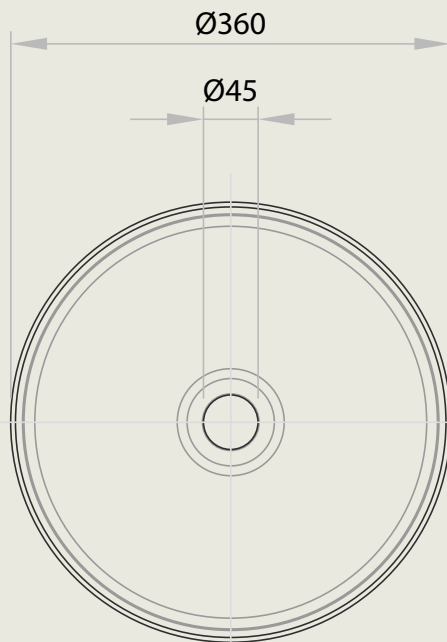

MARQUIS

TOP VIEW

SIDE VIEW

Standard waste hole cutout diameter - 100mm | Matching pop-up plug and waste available at no extra charge.

Paco Tuscan Matte

Enjoy the convenience of receiving a Marquis above counter basin along with your vanity at no additional cost. If you prefer a custom above counter basin, we can accommodate your request with cutouts. Additionally, our basins are also available for individual purchase without the vanity (price shown).

\$460RRP inc GST (as shown)

All measurements are in 'mm' and are approximate and to be used as a guide only. Installation preparations are not recommended without product onsite. Variations of +/- 5mm are common in ceramic products. Please allow for such variations.