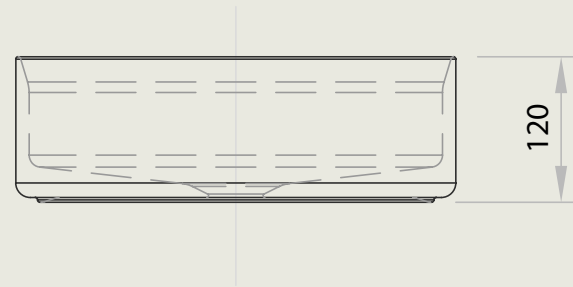

MARQUIS

TOP VIEW

SIDE VIEW

Standard waste hole cutout diameter - 100mm | Matching pop-up plug and waste available at no extra charge.

Paco Tuscan Matte

Enjoy the convenience of receiving a Marquis above counter basin along with your vanity at no additional cost. If you prefer a custom above counter basin, we can accommodate your request with cutouts. Additionally, our basins are also available for individual purchase without the vanity (price shown).

\$460RRP inc GST (as shown)

All measurements are in 'mm' and are approximate and to be used as a guide only. Installation preparations are not recommended without product onsite. Variations of +/- 5mm are common in ceramic products. Please allow for such variations.