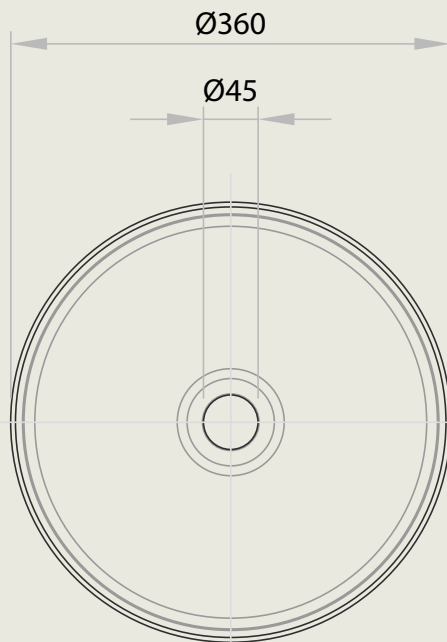

# MARQUIS

TOP VIEW

SIDE VIEW

Standard waste hole cutout diameter - 100mm | Matching pop-up plug and waste available at no extra charge.

**\$460RRP inc GST** (as shown)

All measurements are in 'mm' and are approximate and to be used as a guide only. Installation preparations are not recommended without product onsite. Variations of +/- 5mm are common in ceramic products. Please allow for such variations.