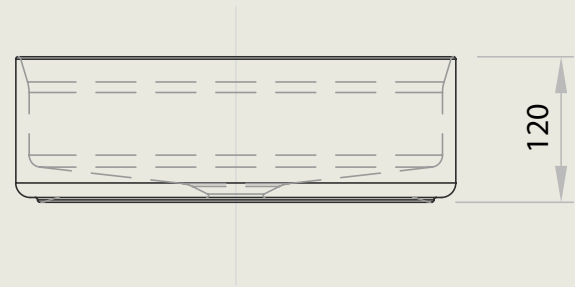

# MARQUIS

TOP VIEW

SIDE VIEW

Standard waste hole cutout diameter - 100mm | Matching pop-up plug and waste available at no extra charge.

## Paco Khaki Matte

Enjoy the convenience of receiving a Marquis above counter basin along with your vanity at no additional cost. If you prefer a custom above counter basin, we can accommodate your request with cutouts. Additionally, our basins are also available for individual purchase without the vanity (price shown).

**\$460RRP inc GST** (as shown)

All measurements are in 'mm' and are approximate and to be used as a guide only. Installation preparations are not recommended without product onsite. Variations of +/- 5mm are common in ceramic products. Please allow for such variations.