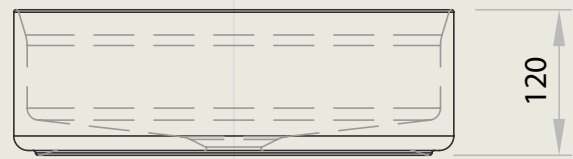

MARQUIS

TOP VIEW

SIDE VIEW

Standard waste hole cutout diameter - 100mm | Matching pop-up plug and waste available at no extra charge.

Paco Clay Matte

Enjoy the convenience of receiving a Marquis above counter basin along with your vanity at no additional cost. If you prefer a custom above counter basin, we can accommodate your request with cutouts. Additionally, our basins are also available for individual purchase without the vanity (price shown).

\$460RRP inc GST (as shown)

All measurements are in 'mm' and are approximate and to be used as a guide only. Installation preparations are not recommended without product onsite. Variations of +/- 5mm are common in ceramic products. Please allow for such variations.