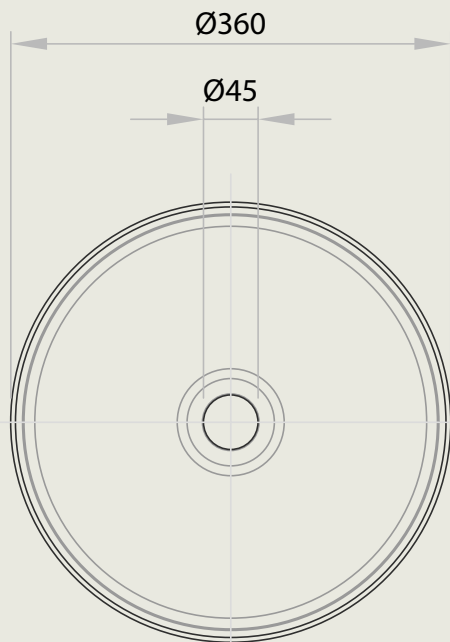

MARQUIS

TOP VIEW

SIDE VIEW

Standard waste hole cutout diameter - 100mm | Matching pop-up plug and waste available at no extra charge.

Paco Clay Matte

Enjoy the convenience of receiving a Marquis above counter basin along with your vanity at no additional cost. If you prefer a custom above counter basin, we can accommodate your request with cutouts. Additionally, our basins are also available for individual purchase without the vanity (price shown).

\$460RRP inc GST (as shown)

All measurements are in 'mm' and are approximate and to be used as a guide only. Installation preparations are not recommended without product onsite. Variations of +/- 5mm are common in ceramic products. Please allow for such variations.