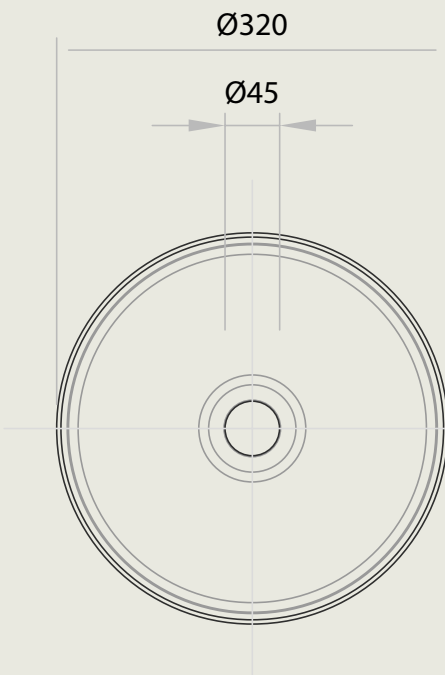

MARQUIS

TOP VIEW

SIDE VIEW

Standard waste hole cutout diameter - 100mm

Paco Mini White Matte

Enjoy the convenience of receiving a Marquis above counter basin along with your vanity at no additional cost. If you prefer a custom above counter basin, we can accommodate your request with cutouts. Additionally, our basins are also available for individual purchase without the vanity (price shown).

\$390RRP inc GST (as shown)

All measurements are in 'mm' and are approximate and to be used as a guide only. Installation preparations are not recommended without product onsite. Variations of +/- 5mm are common in ceramic products. Please allow for such variations.