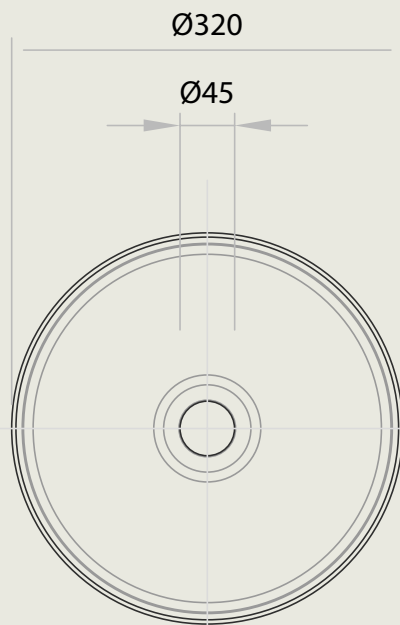

MARQUIS

TOP VIEW

SIDE VIEW

Standard waste hole cutout diameter - 100mm

Paco Mini White Gloss

Enjoy the convenience of receiving a Marquis above counter basin along with your vanity at no additional cost. If you prefer a custom above counter basin, we can accommodate your request with cutouts. Additionally, our basins are also available for individual purchase without the vanity (price shown).

\$390RRP inc GST (as shown)

All measurements are in 'mm' and are approximate and to be used as a guide only. Installation preparations are not recommended without product onsite. Variations of +/- 5mm are common in ceramic products. Please allow for such variations.