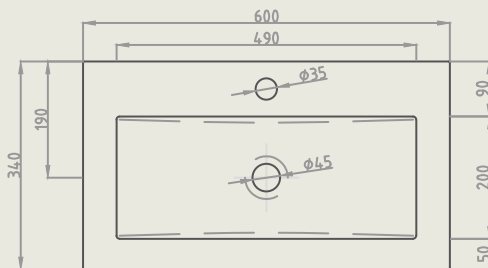

MARQUIS

FRONT ELEVATION

END ELEVATION

TOP VIEW

Nova Compact

Enjoy the convenience of receiving a Marquis moulded top along with your vanity at no additional cost. Moulded bathroom tops are crafted in a single piece, which means there are no seams or joints. To purchase as a stand alone item please contact our customer service team for pricing.

All measurements are in 'mm' and are approximate and to be used as a guide only. Installation preparations are not recommended without product onsite. Variations of +/- 5mm are common in ceramic products. Please allow for such variations.