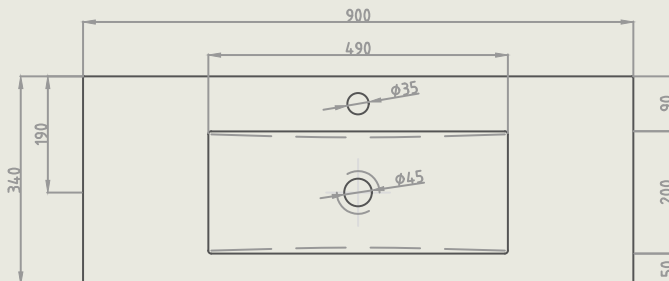

MARQUIS

FRONT ELEVATION

END ELEVATION

TOP VIEW

Nova Compact

Enjoy the convenience of receiving a Marquis moulded top along with your vanity at no additional cost. Moulded bathroom tops are crafted in a single piece, which means there are no seams or joints. To purchase as a stand alone item please contact our customer service team for pricing.

All measurements are in 'mm' and are approximate and to be used as a guide only. Installation preparations are not recommended without product onsite. Variations of +/- 5mm are common in ceramic products. Please allow for such variations.