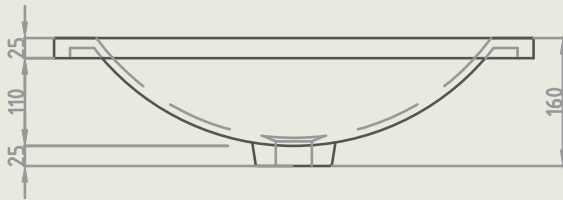

MARQUIS

FRONT ELEVATION

END ELEVATION

TOP VIEW

Nova Compact

Enjoy the convenience of receiving a Marquis moulded top along with your vanity at no additional cost. Moulded bathroom tops are crafted in a single piece, which means there are no seams or joints. To purchase as a stand alone item please contact our customer service team for pricing.

All measurements are in 'mm' and are approximate and to be used as a guide only. Installation preparations are not recommended without product onsite. Variations of +/- 5mm are common in ceramic products. Please allow for such variations.