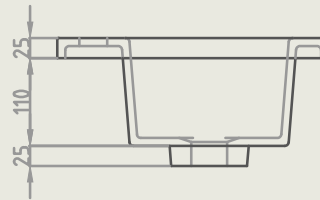

MARQUIS

FRONT ELEVATION

END ELEVATION

TOP VIEW

Nova Compact

Enjoy the convenience of receiving a Marquis moulded top along with your vanity at no additional cost. Moulded bathroom tops are crafted in a single piece, which means there are no seams or joints. To purchase as a stand alone item please contact our customer service team for pricing.

All measurements are in 'mm' and are approximate and to be used as a guide only. Installation preparations are not recommended without product onsite. Variations of +/- 5mm are common in ceramic products. Please allow for such variations.