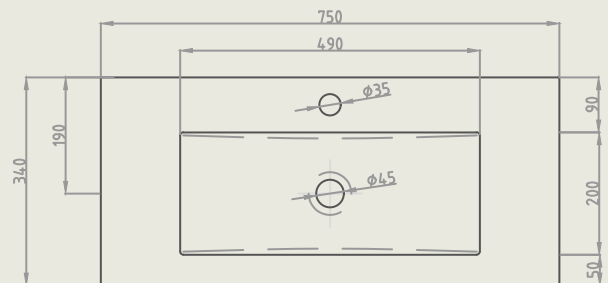

MARQUIS

FRONT ELEVATION

END ELEVATION

TOP VIEW

Nova Compact

Enjoy the convenience of receiving a Marquis moulded top along with your vanity at no additional cost. Moulded bathroom tops are crafted in a single piece, which means there are no seams or joints. To purchase as a stand alone item please contact our customer service team for pricing.

All measurements are in 'mm' and are approximate and to be used as a guide only. Installation preparations are not recommended without product onsite. Variations of +/- 5mm are common in ceramic products. Please allow for such variations.