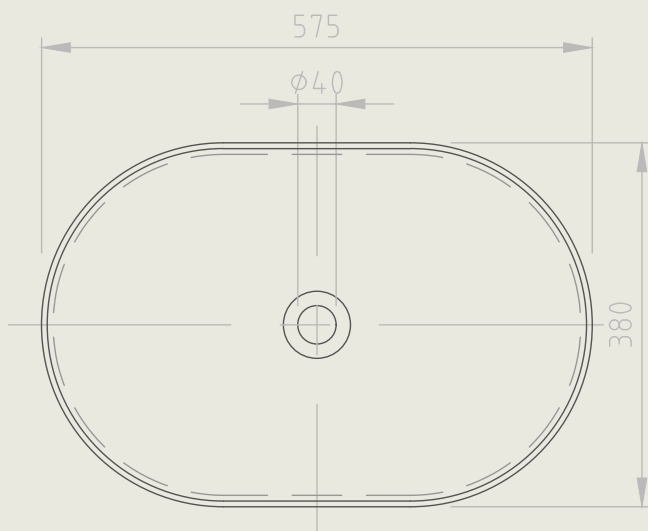

MARQUIS

TOP VIEW

SIDE VIEWS

Standard waste hole cutout diameter - 100mm

Nero Bianco

Enjoy the convenience of receiving a Marquis above counter basin along with your vanity at no additional cost. If you prefer a custom above counter basin, we can accommodate your request with cutouts. Additionally, our basins are also available for individual purchase without the vanity (price shown).

\$600RRP inc GST (as shown)

All measurements are in 'mm' and are approximate and to be used as a guide only. Installation preparations are not recommended without product onsite. Variations of +/- 5mm are common in ceramic products. Please allow for such variations.