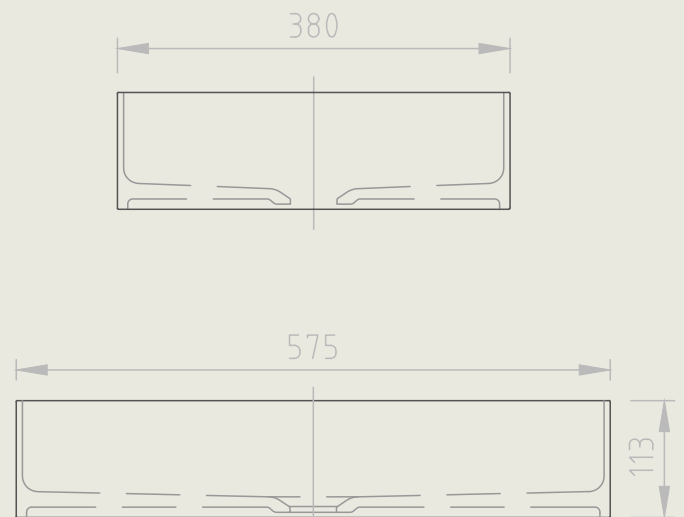

MARQUIS

TOP VIEW

SIDE VIEWS

Standard waste hole cutout diameter - 100mm

Nero Bianco

Enjoy the convenience of receiving a Marquis above counter basin along with your vanity at no additional cost. If you prefer a custom above counter basin, we can accommodate your request with cutouts. Additionally, our basins are also available for individual purchase without the vanity (price shown).

\$600RRP inc GST (as shown)

All measurements are in 'mm' and are approximate and to be used as a guide only. Installation preparations are not recommended without product onsite. Variations of +/- 5mm are common in ceramic products. Please allow for such variations.