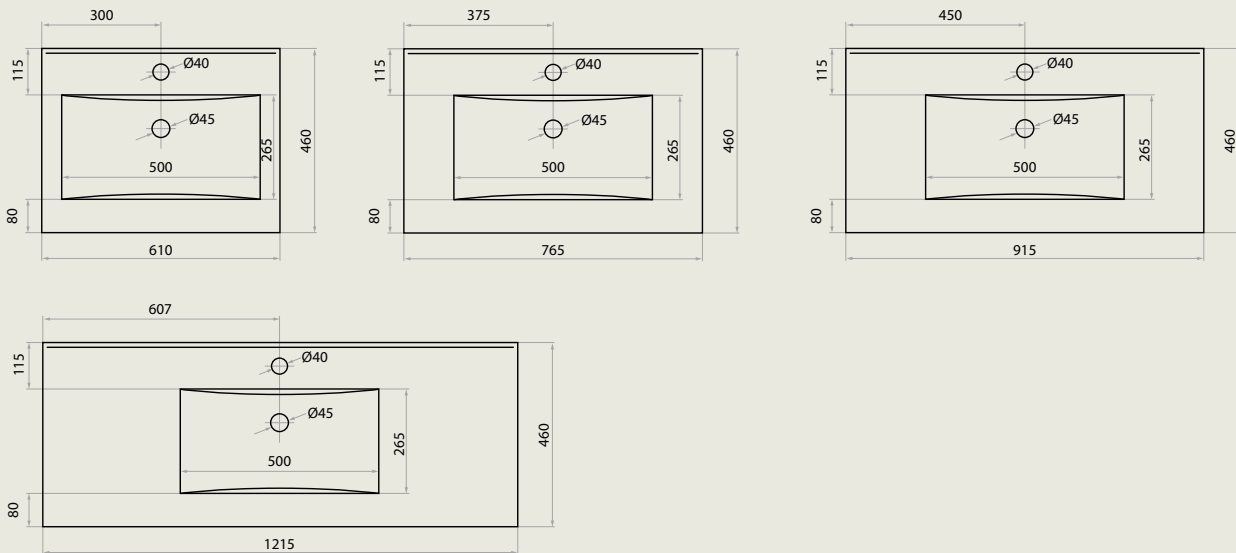

## SIDE VIEW

Customisable overflow ring colour available | 32mm plug and waste hole.

All measurements are in 'mm' and are approximate and to be used as a guide only. Installation preparations are not recommended without product onsite. Variations of +/- 5mm are common in ceramic products. Please allow for such variations.