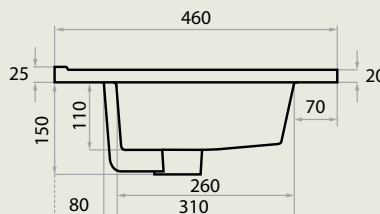

## SIDE VIEW

Customisable overflow ring colour available | 32mm plug and waste hole.

All measurements are in 'mm' and are approximate and to be used as a guide only. Installation preparations are not recommended without product onsite. Variations of +/- 5mm are common in ceramic products. Please allow for such variations.