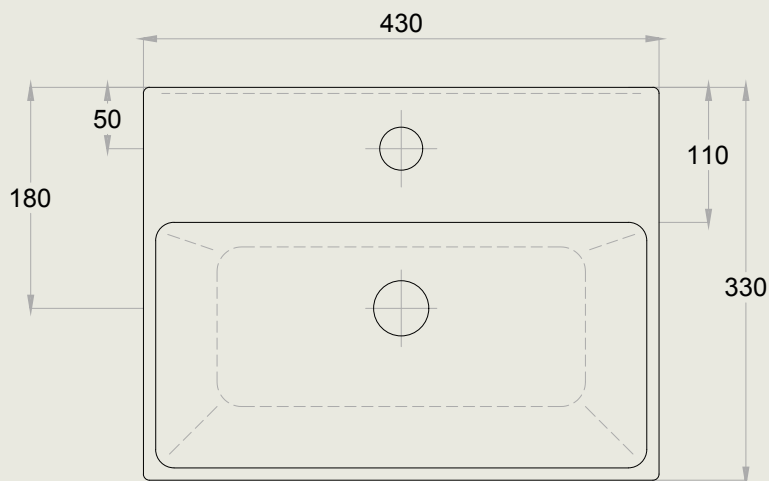

# MARQUIS

**FRONT ELEVATION**

**END ELEVATION**

**TOP VIEW**

All measurements are in 'mm' and are approximate and to be used as a guide only. Installation preparations are not recommended without product onsite. Variations of +/- 5mm are common in ceramic products. Please allow for such variations.