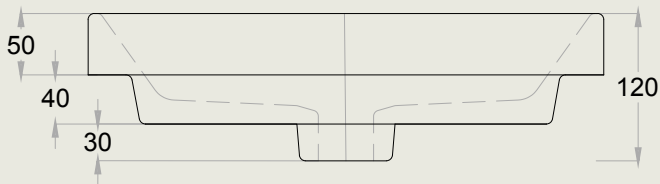

# MARQUIS

**FRONT ELEVATION**

**END ELEVATION**

**TOP VIEW**

## Cadiz top

Enjoy the convenience of receiving a Marquis moulded top along with your vanity at no additional cost. Moulded bathroom tops are crafted in a single piece, which means there are no seams or joints. To purchase as a stand alone item please contact our customer service team for pricing.

All measurements are in 'mm' and are approximate and to be used as a guide only. Installation preparations are not recommended without product onsite. Variations of +/- 5mm are common in ceramic products. Please allow for such variations.