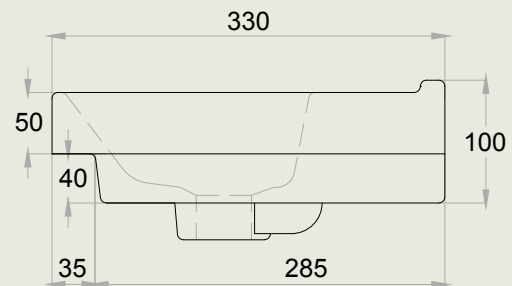

# MARQUIS

**FRONT ELEVATION**

**END ELEVATION**

**TOP VIEW**

## Cadiz top

Enjoy the convenience of receiving a Marquis moulded top along with your vanity at no additional cost. Moulded bathroom tops are crafted in a single piece, which means there are no seams or joints. To purchase as a stand alone item please contact our customer service team for pricing.

All measurements are in 'mm' and are approximate and to be used as a guide only. Installation preparations are not recommended without product onsite. Variations of +/- 5mm are common in ceramic products. Please allow for such variations.